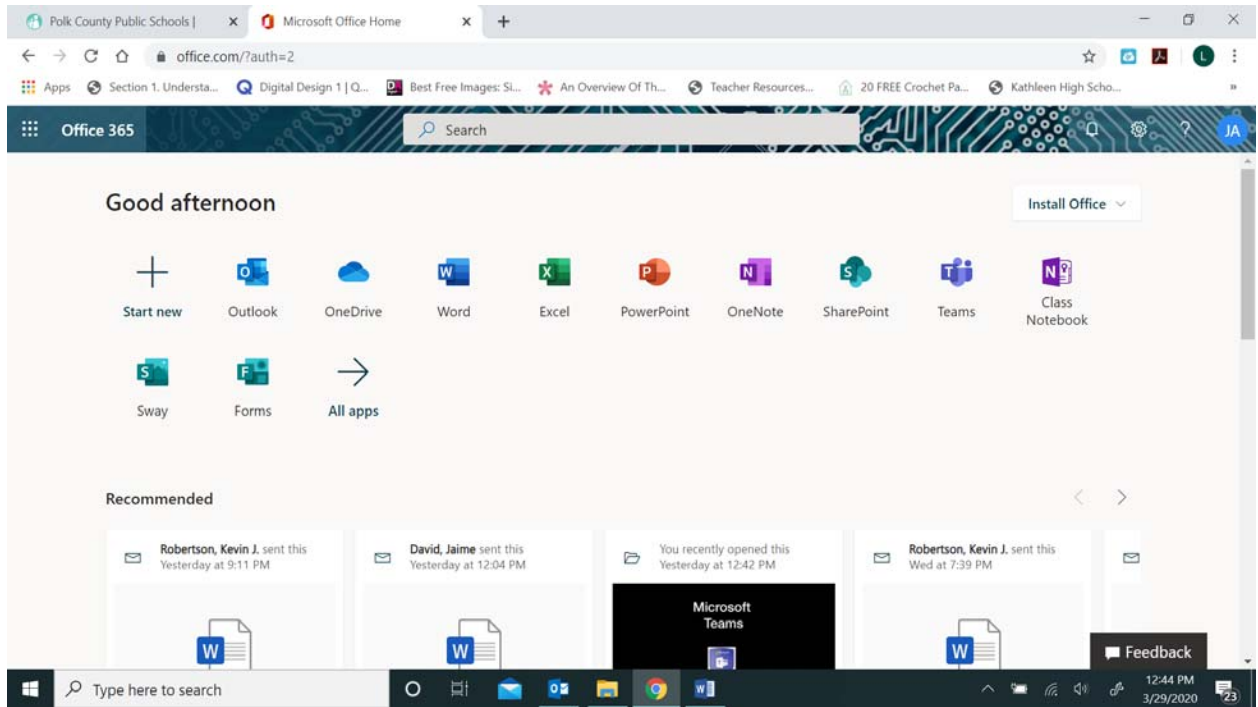

Here you have access to ALL of the Microsoft products we use.