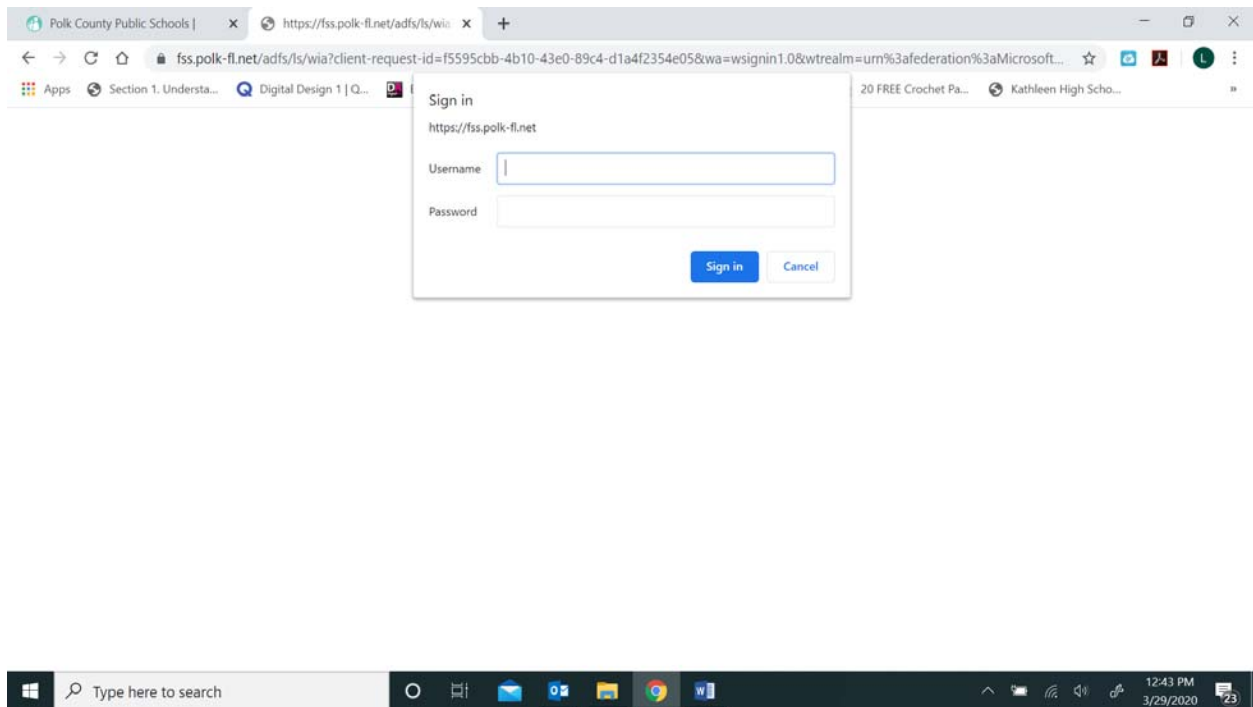

6. Click Sign in and you will see the next screen.